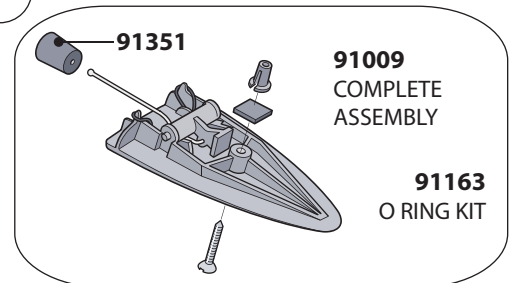

Laser XD Deck Fittings

LASER HIKING STRAPS

- 91140 Blue with White Logo
- 91138 New Zealand Style - blue/white
- 91139 Black nylon webbing
- 91141 Grey 5in band
- 91142 Seitech strap
- 91143 White with Blue Logo
- 91293 *New* XD style

91284
COMPLETE
ASSEMBLY