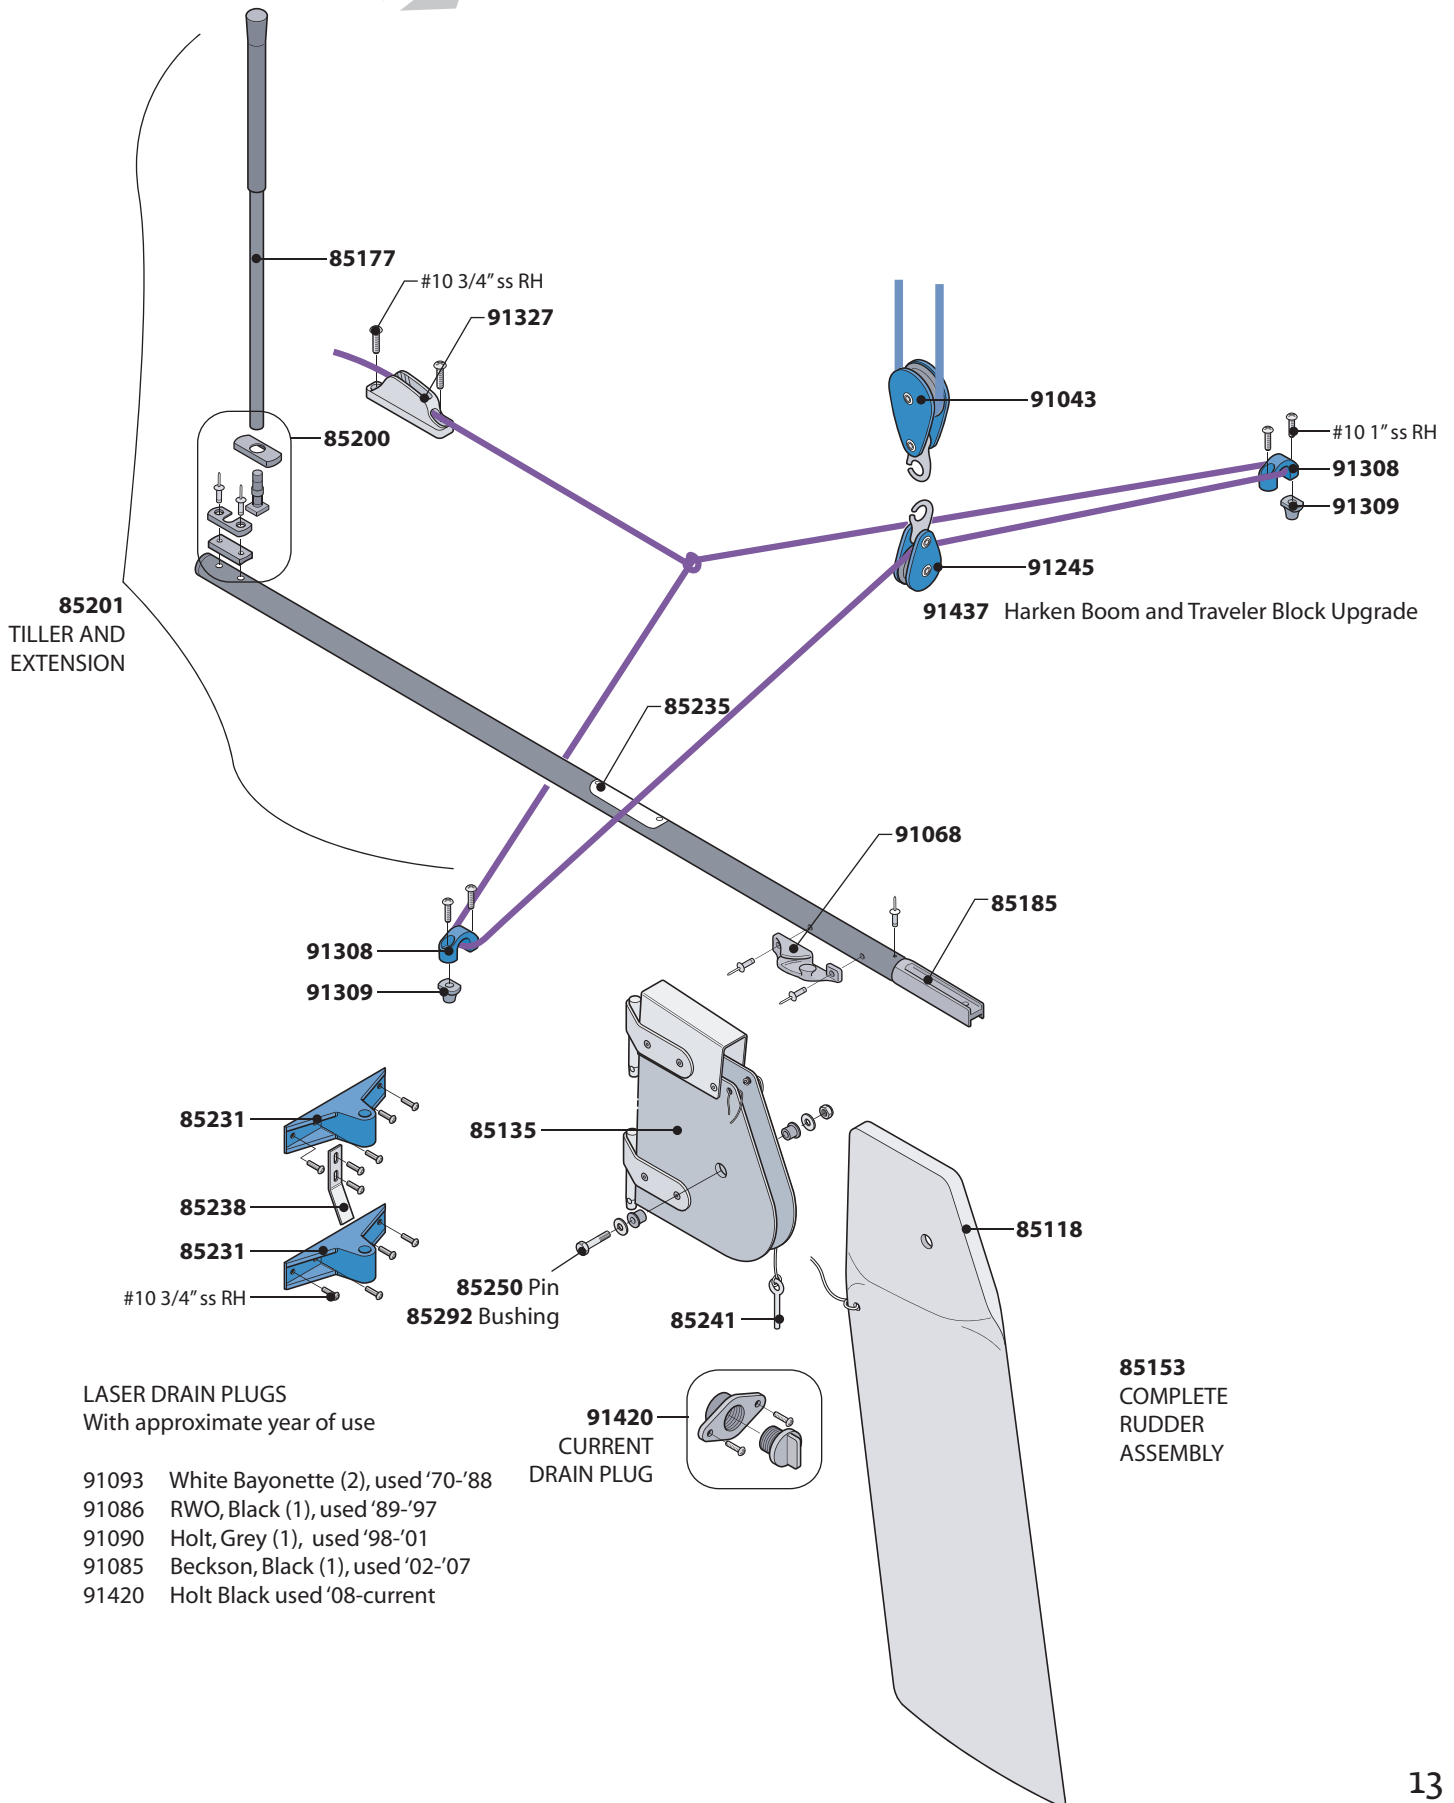

Laser & Laser Race Rudder & Tiller Assembly

LASER DRAIN PLUGS
With approximate year of use

- 91093 White Bayonette (2), used '70-'88
- 91086 RWO, Black (1), used '89-'97
- 91090 Holt, Grey (1), used '98-'01
- 91085 Beckson, Black (1), used '02-'07
- 91420 Holt Black used '08-current