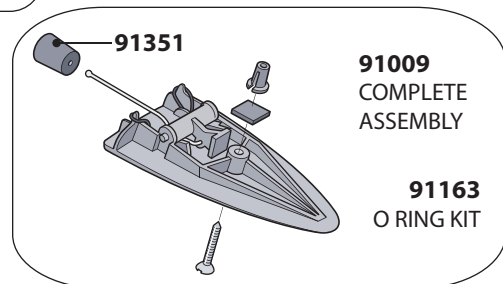

Laser Race Deck Fittings

LASER HIKING STRAPS

- 91140 Blue with White Logo
- 91138 New Zealand Style - blue/white
- 91139 Black nylon webbing
- 91141 Grey 5in band
- 91142 Seitech strap
- 91143 White with Blue Logo
- 91293 *New* XD style

91284
COMPLETE
ASSEMBLY