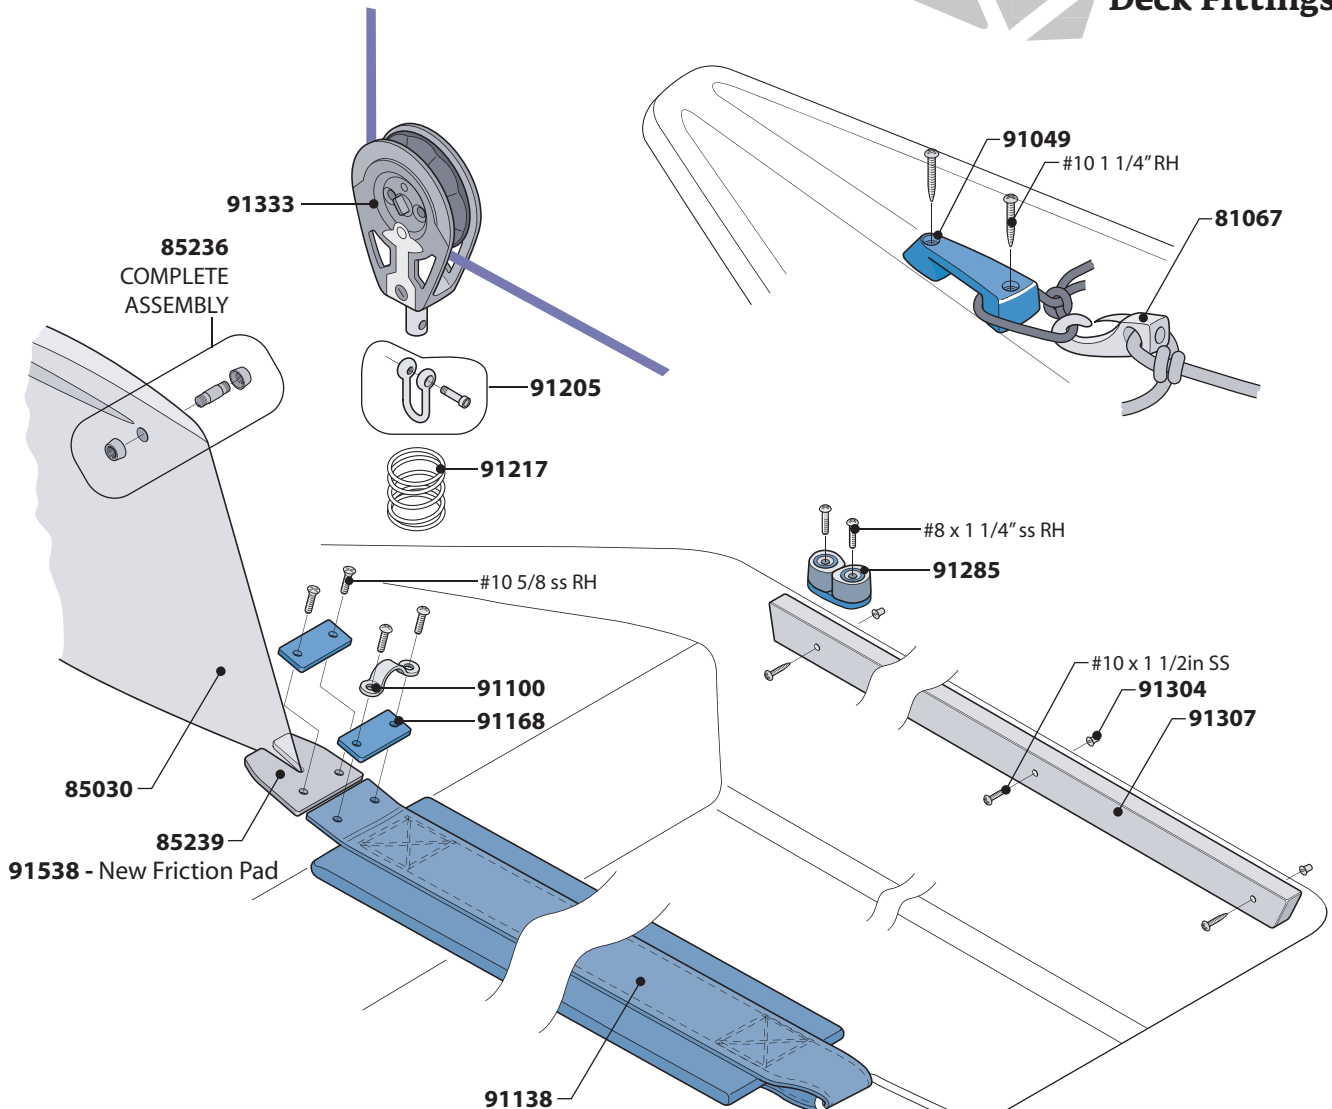

# Laser Race Deck Fittings