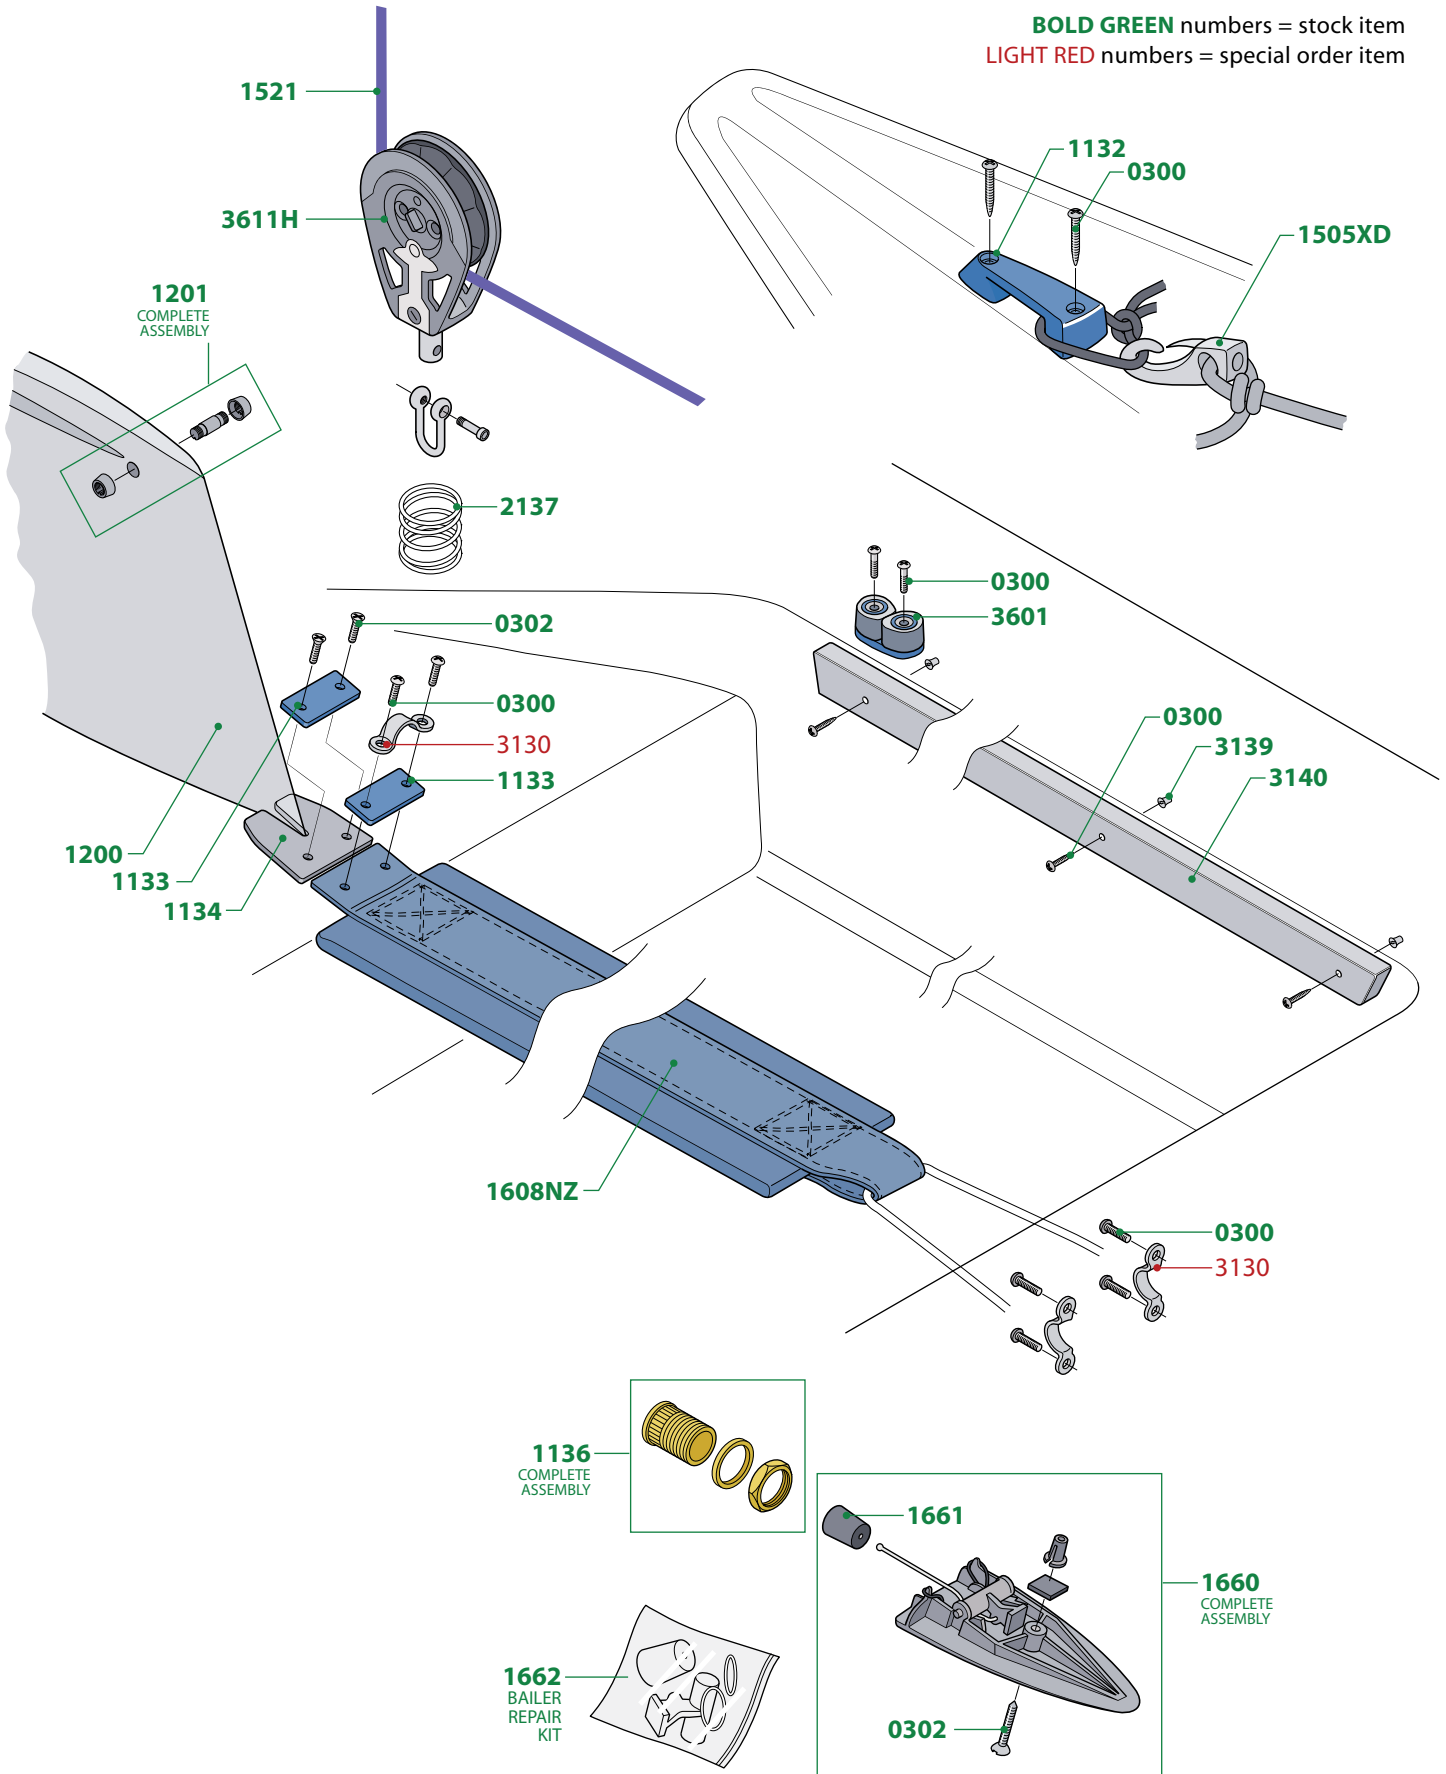

BOLD GREEN numbers = stock item
LIGHT RED numbers = special order item

510 RIG available comprising: 1402, 1310 & 1460

RADIAL RIG available comprising: 1408, 1320 & 1460

4.7 RIG available comprising: 1412, 1330 & 1460

BOLD GREEN numbers = stock item
LIGHT RED numbers = special order item

BOLD GREEN numbers = stock item
LIGHT RED numbers = special order item

BOLD GREEN numbers = stock item
LIGHT RED numbers = special order item

BOLD GREEN numbers = stock item
LIGHT RED numbers = special order item

BOLD GREEN numbers = stock item
LIGHT RED numbers = special order item