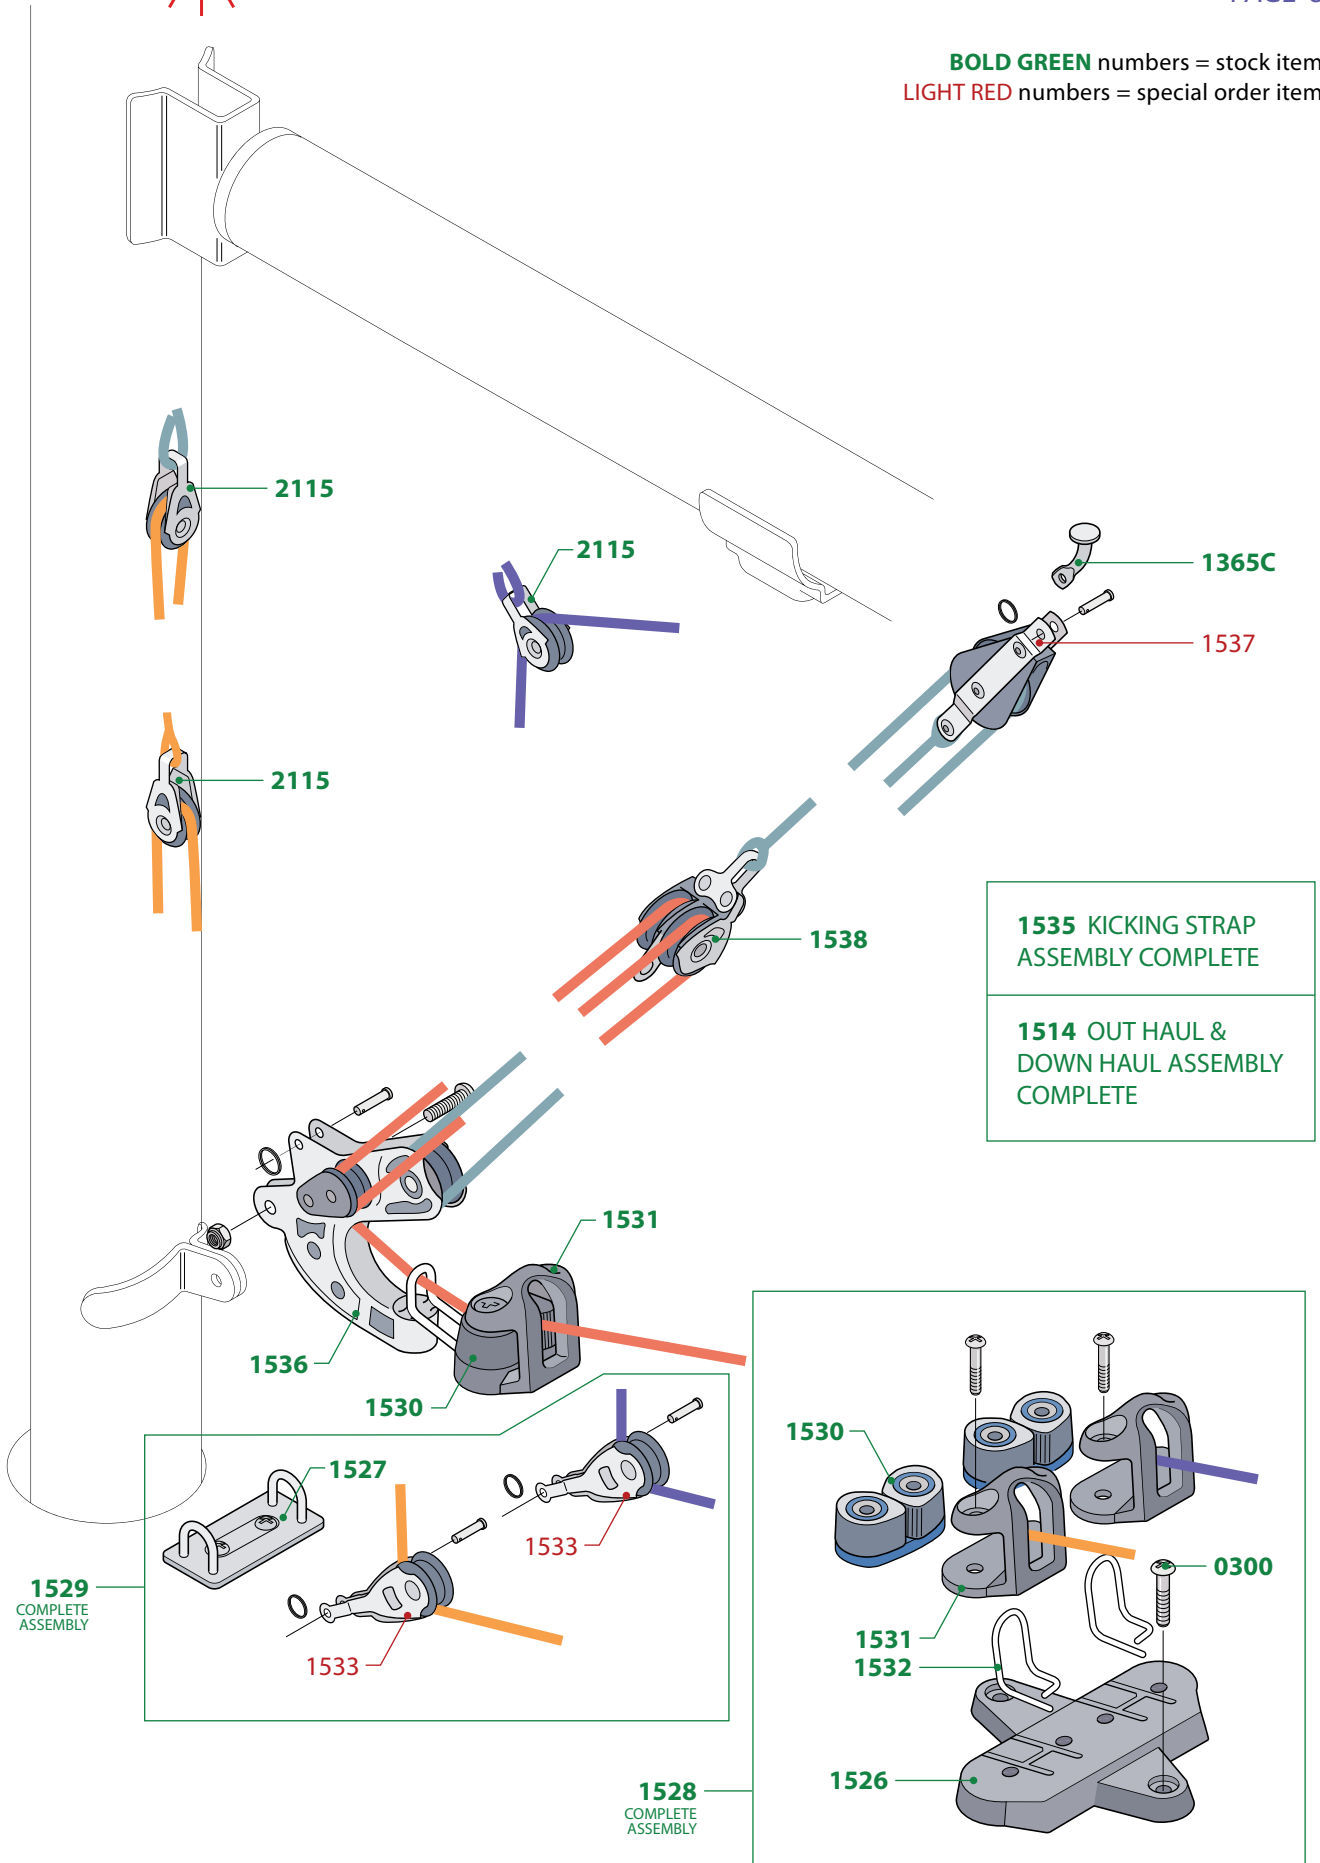

BOLD GREEN numbers = stock item
LIGHT RED numbers = special order item

SAIL NUMBERS

STD & RADIAL			4.7		
Sail No.	Black	Red	Sail No.	Black	Red
0	3410F	3400F	0	3460	3450
1	3411F	3401F	1	3461	3451
2	3412F	3402F	2	3462	3452
3	3413F	3403F	3	3463	3453
4	3414F	3404F	4	3464	3454
5	3415F	3405F	5	3465	3455
6	3416F	3406F	6	3466	3456
7	3417F	3407F	7	3467	3457
8	3418F	3408F	8	3468	3458
9	3416F	3406F	9	3466	3456

BOLD GREEN numbers = stock item
LIGHT RED numbers = special order item

510 RIG available comprising: 1402, 1310 & 1460

RADIAL RIG available comprising: 1408, 1320 & 1460

4.7 RIG available comprising: 1412, 1330 & 1460

BOLD GREEN numbers = stock item
LIGHT RED numbers = special order item

BOLD GREEN numbers = stock item
LIGHT RED numbers = special order item

BOLD GREEN numbers = stock item
LIGHT RED numbers = special order item

BOLD GREEN numbers = stock item
LIGHT RED numbers = special order item

BOLD GREEN numbers = stock item
LIGHT RED numbers = special order item