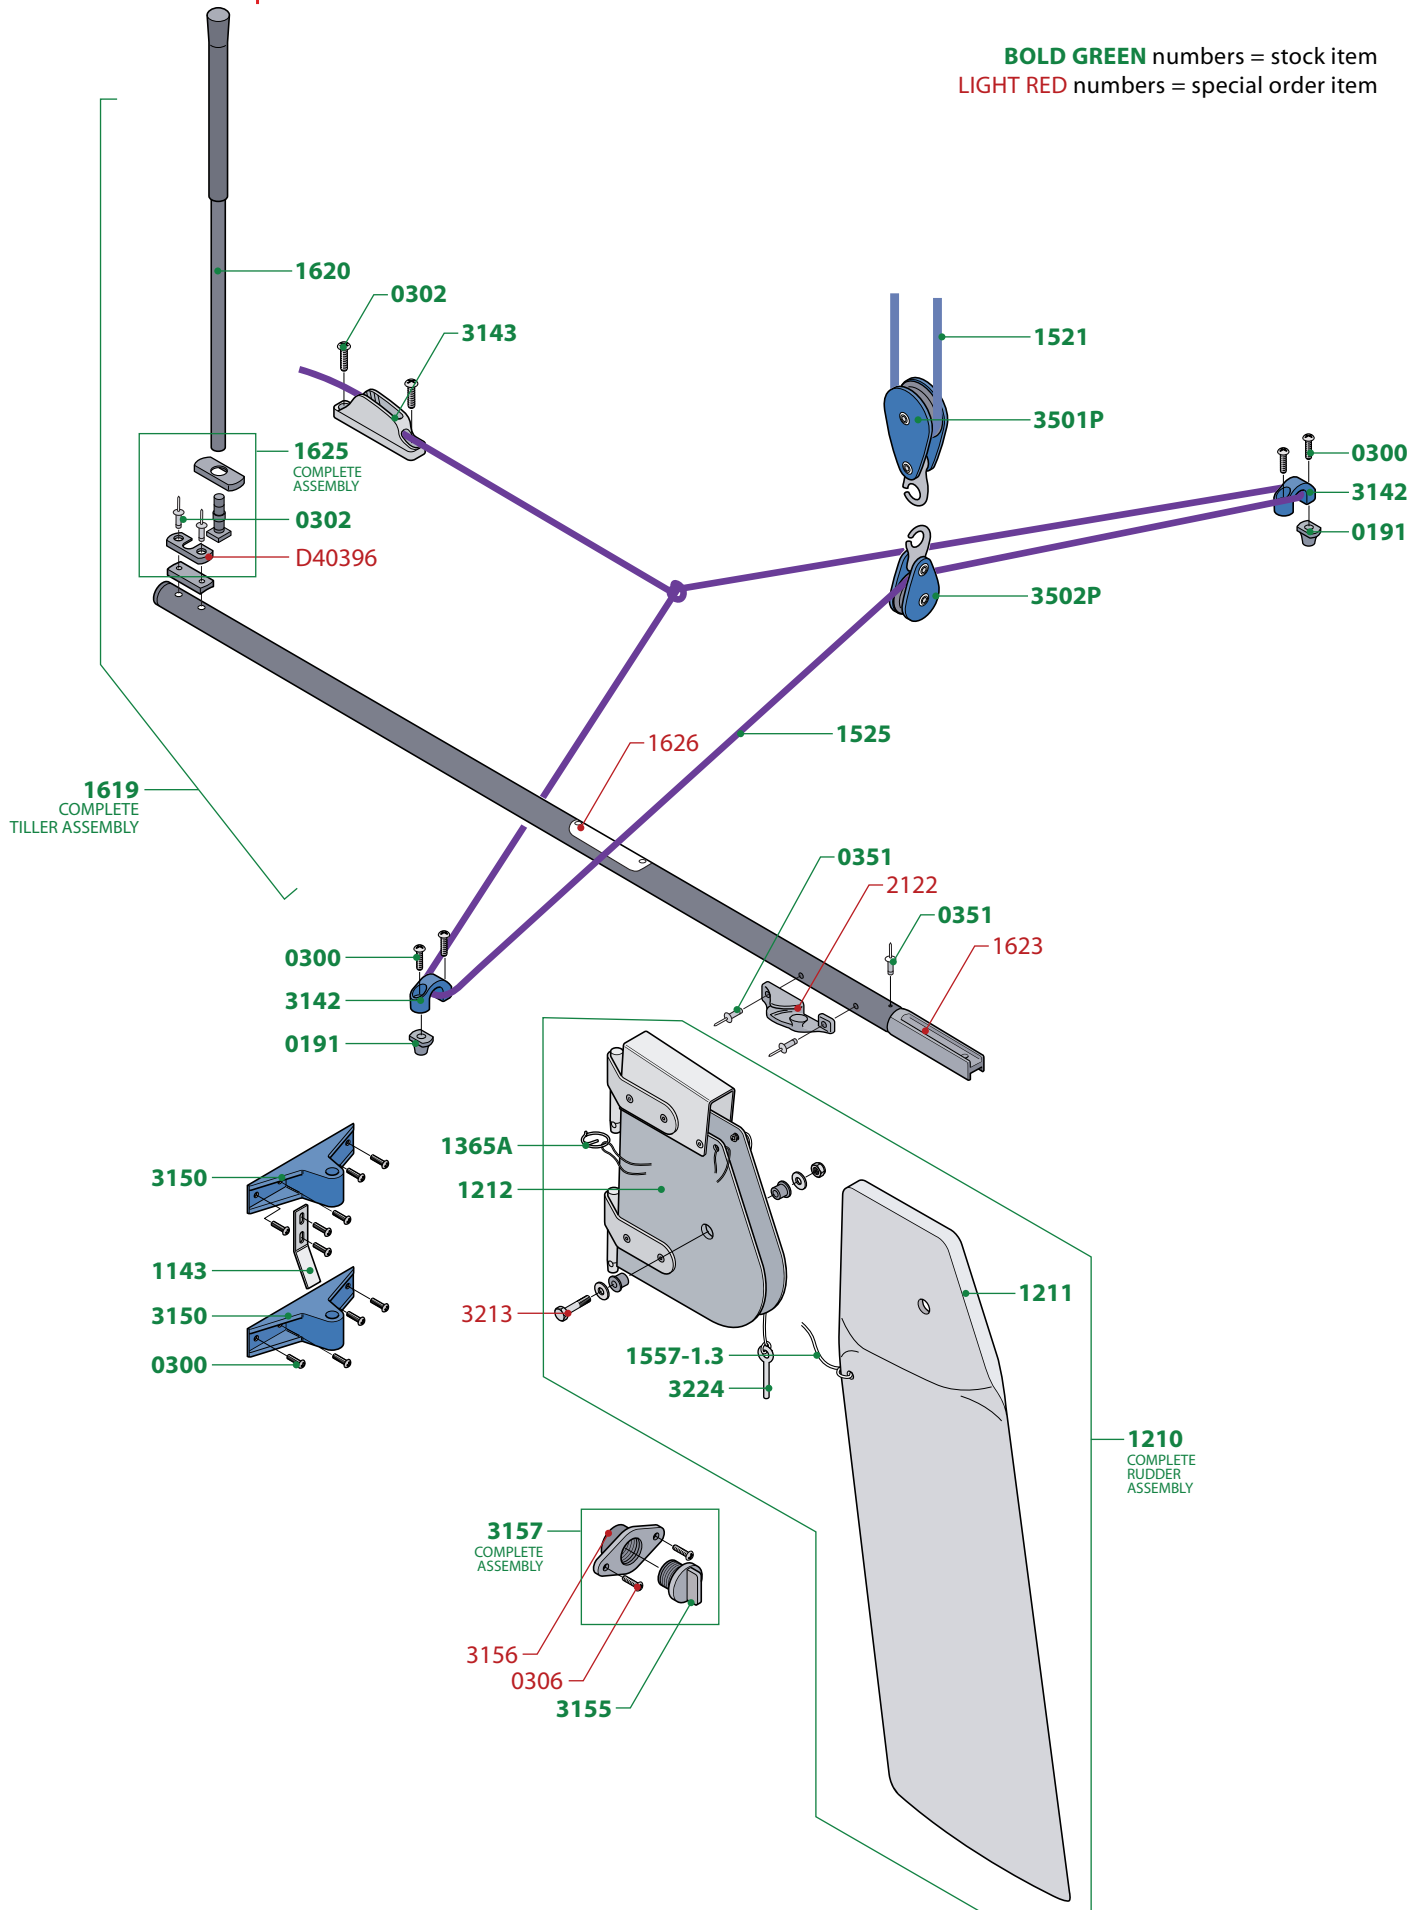

BOLD GREEN numbers = stock item
LIGHT RED numbers = special order item

SAIL NUMBERS

STD & RADIAL			4.7		
Sail No.	Black	Red	Sail No.	Black	Red
0	3410F	3400F	0	3460	3450
1	3411F	3401F	1	3461	3451
2	3412F	3402F	2	3462	3452
3	3413F	3403F	3	3463	3453
4	3414F	3404F	4	3464	3454
5	3415F	3405F	5	3465	3455
6	3416F	3406F	6	3466	3456
7	3417F	3407F	7	3467	3457
8	3418F	3408F	8	3468	3458
9	3416F	3406F	9	3466	3456

BOLD GREEN numbers = stock item
LIGHT RED numbers = special order item

510 RIG available comprising: 1402, 1310 & 1460

RADIAL RIG available comprising: 1408, 1320 & 1460

4.7 RIG available comprising: 1412, 1330 & 1460

BOLD GREEN numbers = stock item
LIGHT RED numbers = special order item

BOLD GREEN numbers = stock item
LIGHT RED numbers = special order item

BOLD GREEN numbers = stock item
LIGHT RED numbers = special order item

BOLD GREEN numbers = stock item
LIGHT RED numbers = special order item

BOLD GREEN numbers = stock item
LIGHT RED numbers = special order item