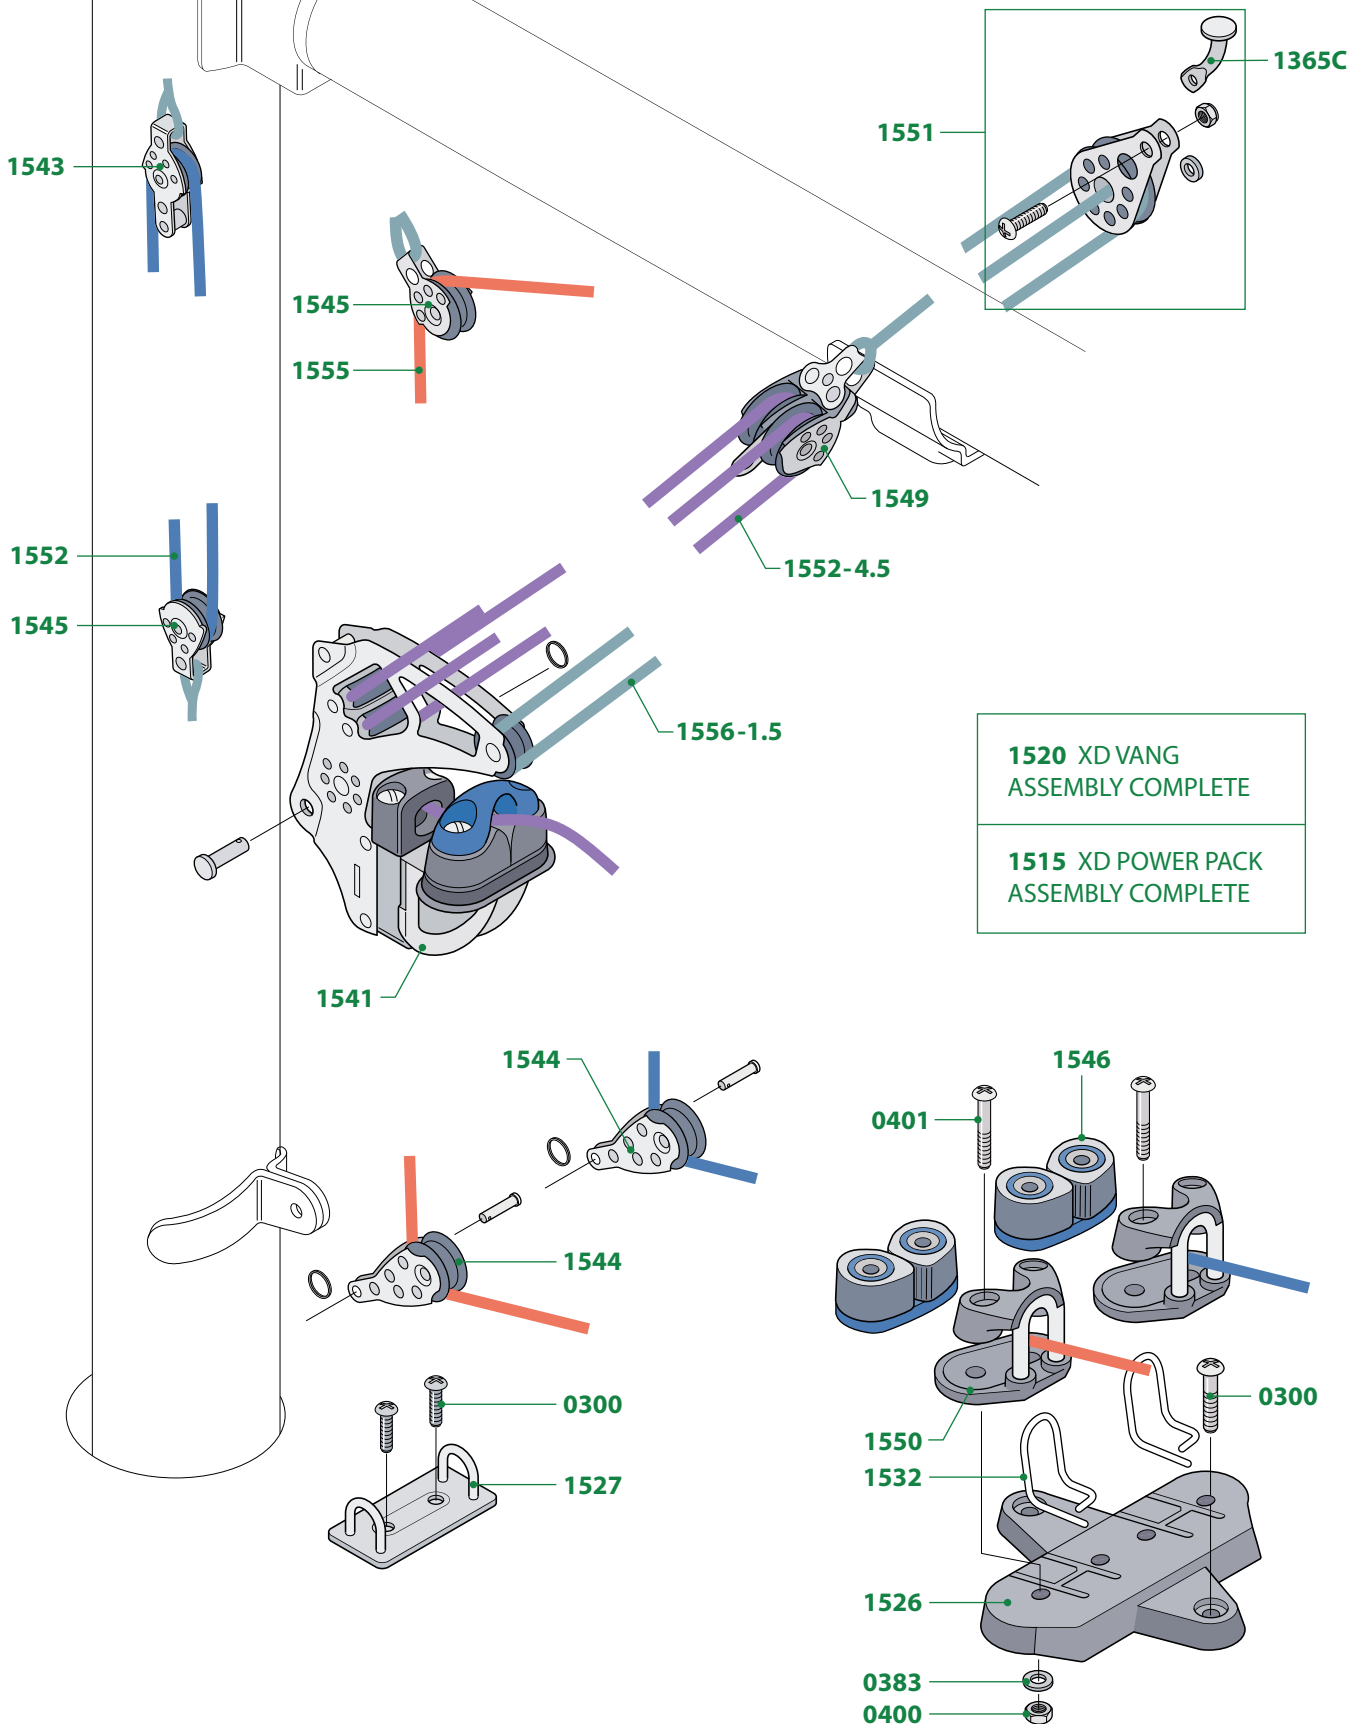

BOLD GREEN numbers = stock item
LIGHT RED numbers = special order item

510 RIG available comprising: 1402, 1310 & 1460

RADIAL RIG available comprising: 1408, 1320 & 1460

4.7 RIG available comprising: 1412, 1330 & 1460

BOLD GREEN numbers = stock item
LIGHT RED numbers = special order item

BOLD GREEN numbers = stock item
LIGHT RED numbers = special order item

BOLD GREEN numbers = stock item
LIGHT RED numbers = special order item

BOLD GREEN numbers = stock item
LIGHT RED numbers = special order item

BOLD GREEN numbers = stock item
LIGHT RED numbers = special order item