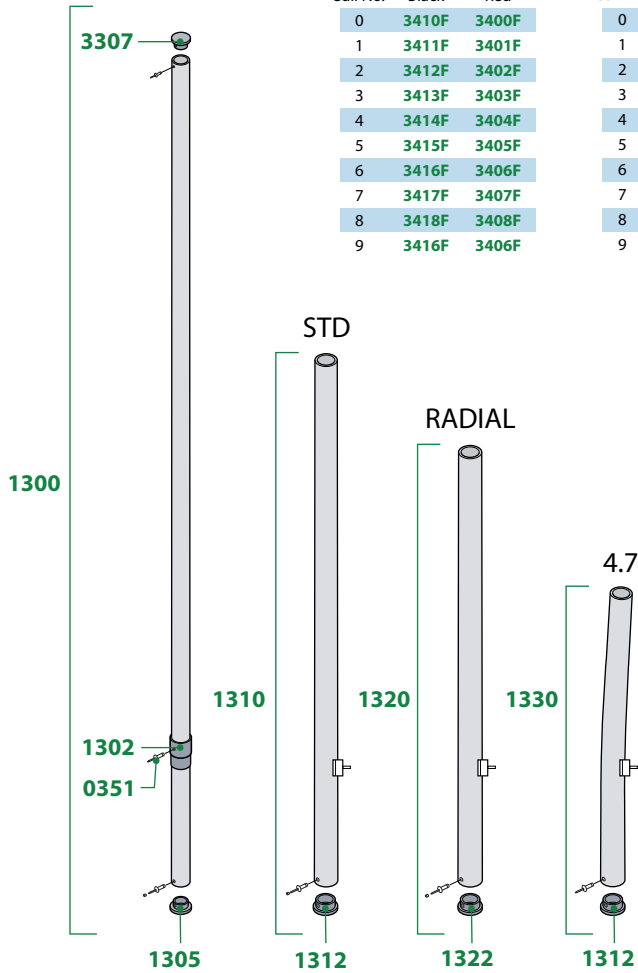

BOLD GREEN numbers = stock item
LIGHT RED numbers = special order item

SAIL NUMBERS

STD & RADIAL			4.7		
Sail No.	Black	Red	Sail No.	Black	Red
0	3410F	3400F	0	3460	3450
1	3411F	3401F	1	3461	3451
2	3412F	3402F	2	3462	3452
3	3413F	3403F	3	3463	3453
4	3414F	3404F	4	3464	3454
5	3415F	3405F	5	3465	3455
6	3416F	3406F	6	3466	3456
7	3417F	3407F	7	3467	3457
8	3418F	3408F	8	3468	3458
9	3416F	3406F	9	3466	3456

BOLD GREEN numbers = stock item
LIGHT RED numbers = special order item

510 RIG available comprising: 1402, 1310 & 1460

RADIAL RIG available comprising: 1408, 1320 & 1460

4.7 RIG available comprising: 1412, 1330 & 1460

BOLD GREEN numbers = stock item
LIGHT RED numbers = special order item

BOLD GREEN numbers = stock item
LIGHT RED numbers = special order item

BOLD GREEN numbers = stock item
LIGHT RED numbers = special order item

BOLD GREEN numbers = stock item
LIGHT RED numbers = special order item

BOLD GREEN numbers = stock item
LIGHT RED numbers = special order item