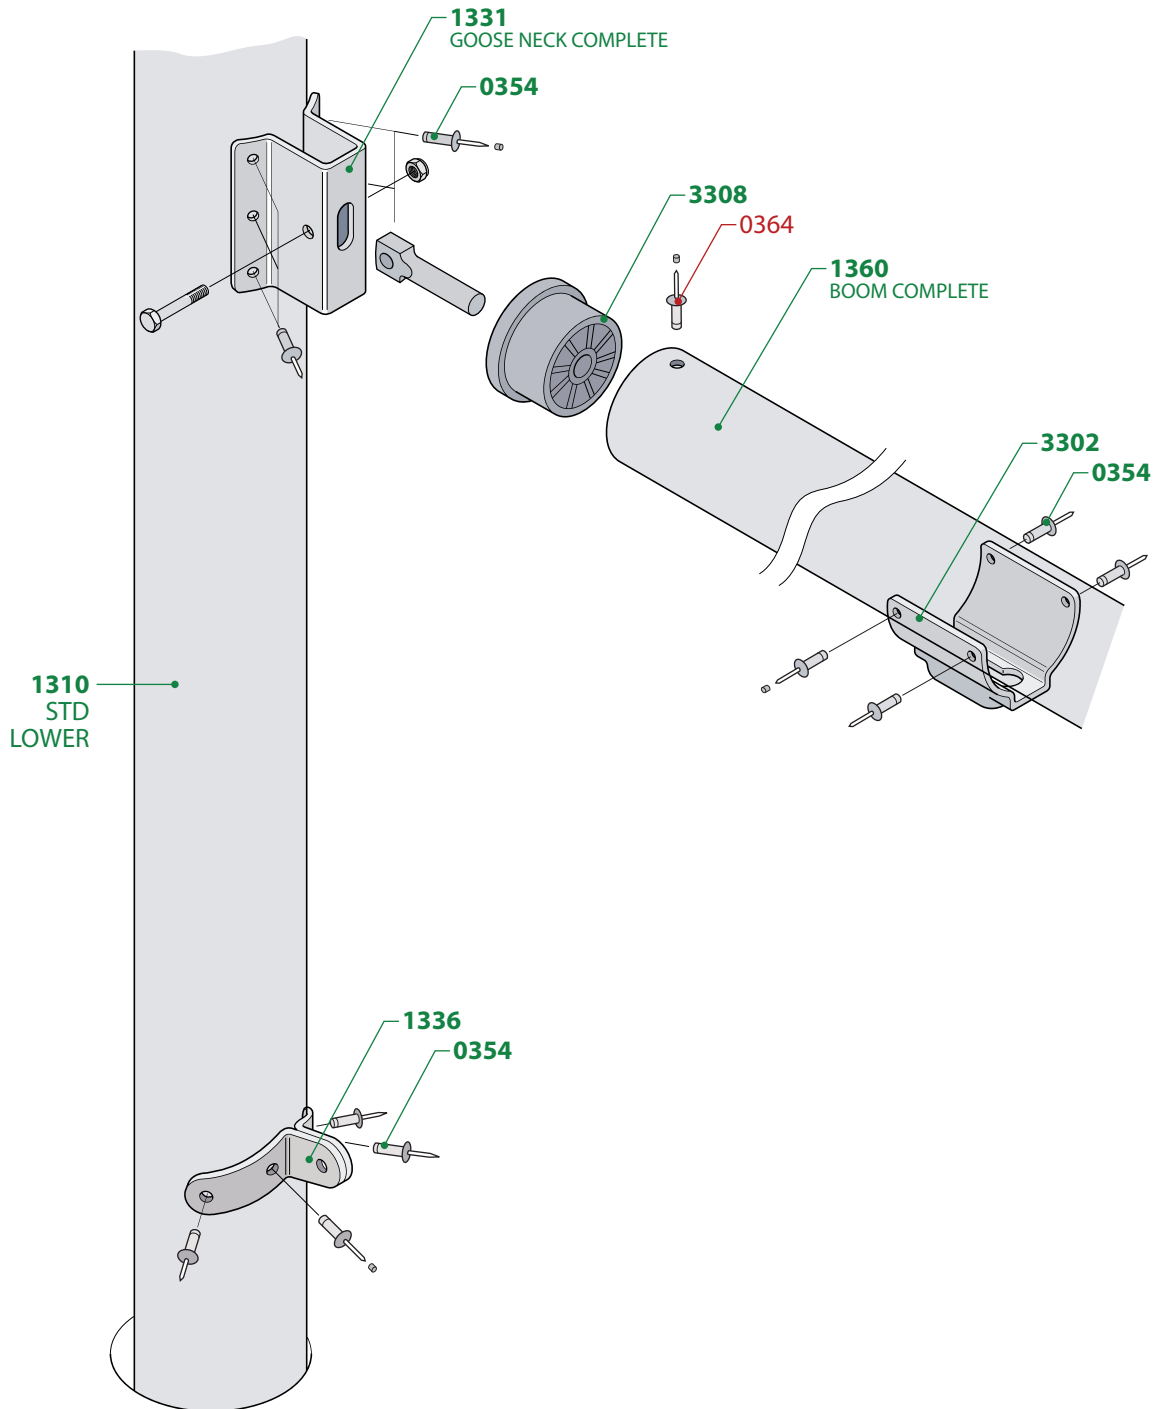

BOLD GREEN numbers = stock item
LIGHT RED numbers = special order item

SAIL NUMBERS

STD & RADIAL			4.7		
Sail No.	Black	Red	Sail No.	Black	Red
0	3410F	3400F	0	3460	3450
1	3411F	3401F	1	3461	3451
2	3412F	3402F	2	3462	3452
3	3413F	3403F	3	3463	3453
4	3414F	3404F	4	3464	3454
5	3415F	3405F	5	3465	3455
6	3416F	3406F	6	3466	3456
7	3417F	3407F	7	3467	3457
8	3418F	3408F	8	3468	3458
9	3416F	3406F	9	3466	3456

BOLD GREEN numbers = stock item
LIGHT RED numbers = special order item

510 RIG available comprising: 1402, 1310 & 1460

RADIAL RIG available comprising: 1408, 1320 & 1460

4.7 RIG available comprising: 1412, 1330 & 1460

BOLD GREEN numbers = stock item
LIGHT RED numbers = special order item

BOLD GREEN numbers = stock item
LIGHT RED numbers = special order item

BOLD GREEN numbers = stock item
LIGHT RED numbers = special order item

BOLD GREEN numbers = stock item
LIGHT RED numbers = special order item

BOLD GREEN numbers = stock item
LIGHT RED numbers = special order item