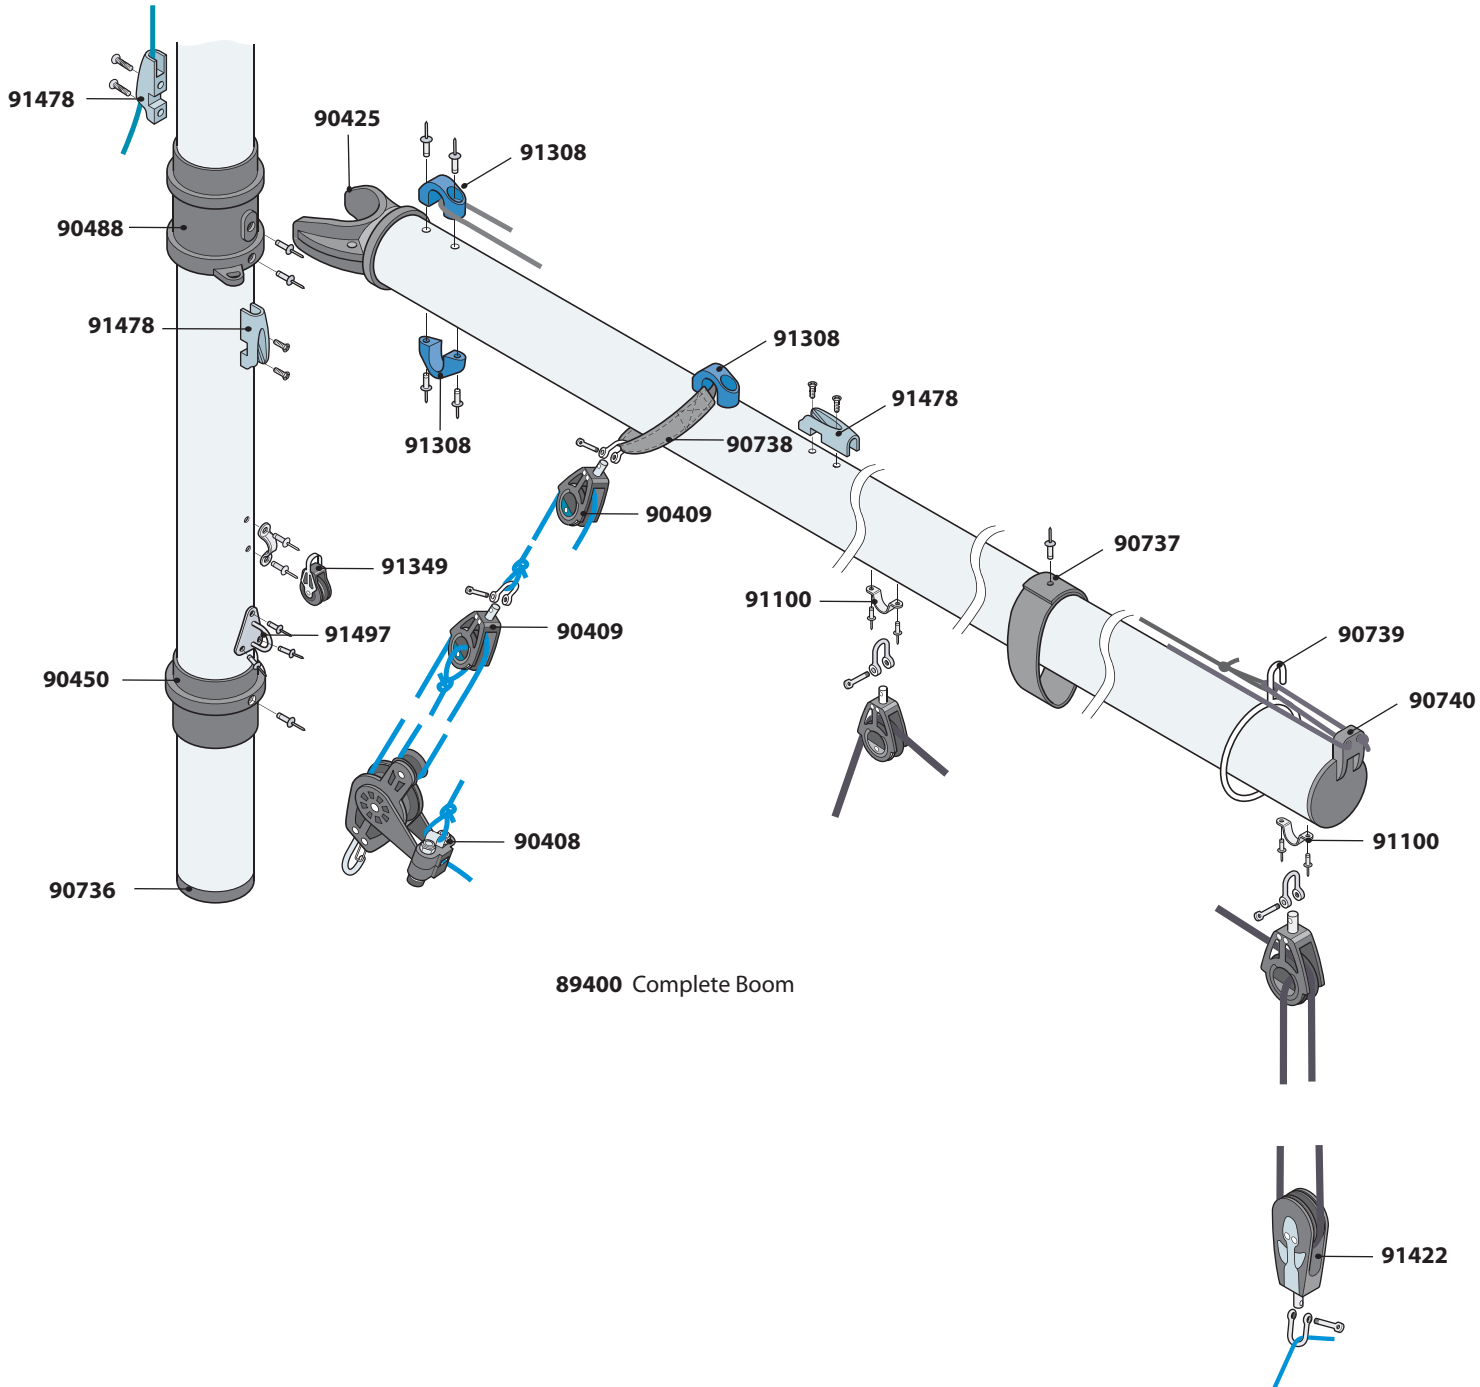

# Bug Parts Locator

*LaserPerformance*<sup>™</sup>

# Bug Hull and Deck Fittings