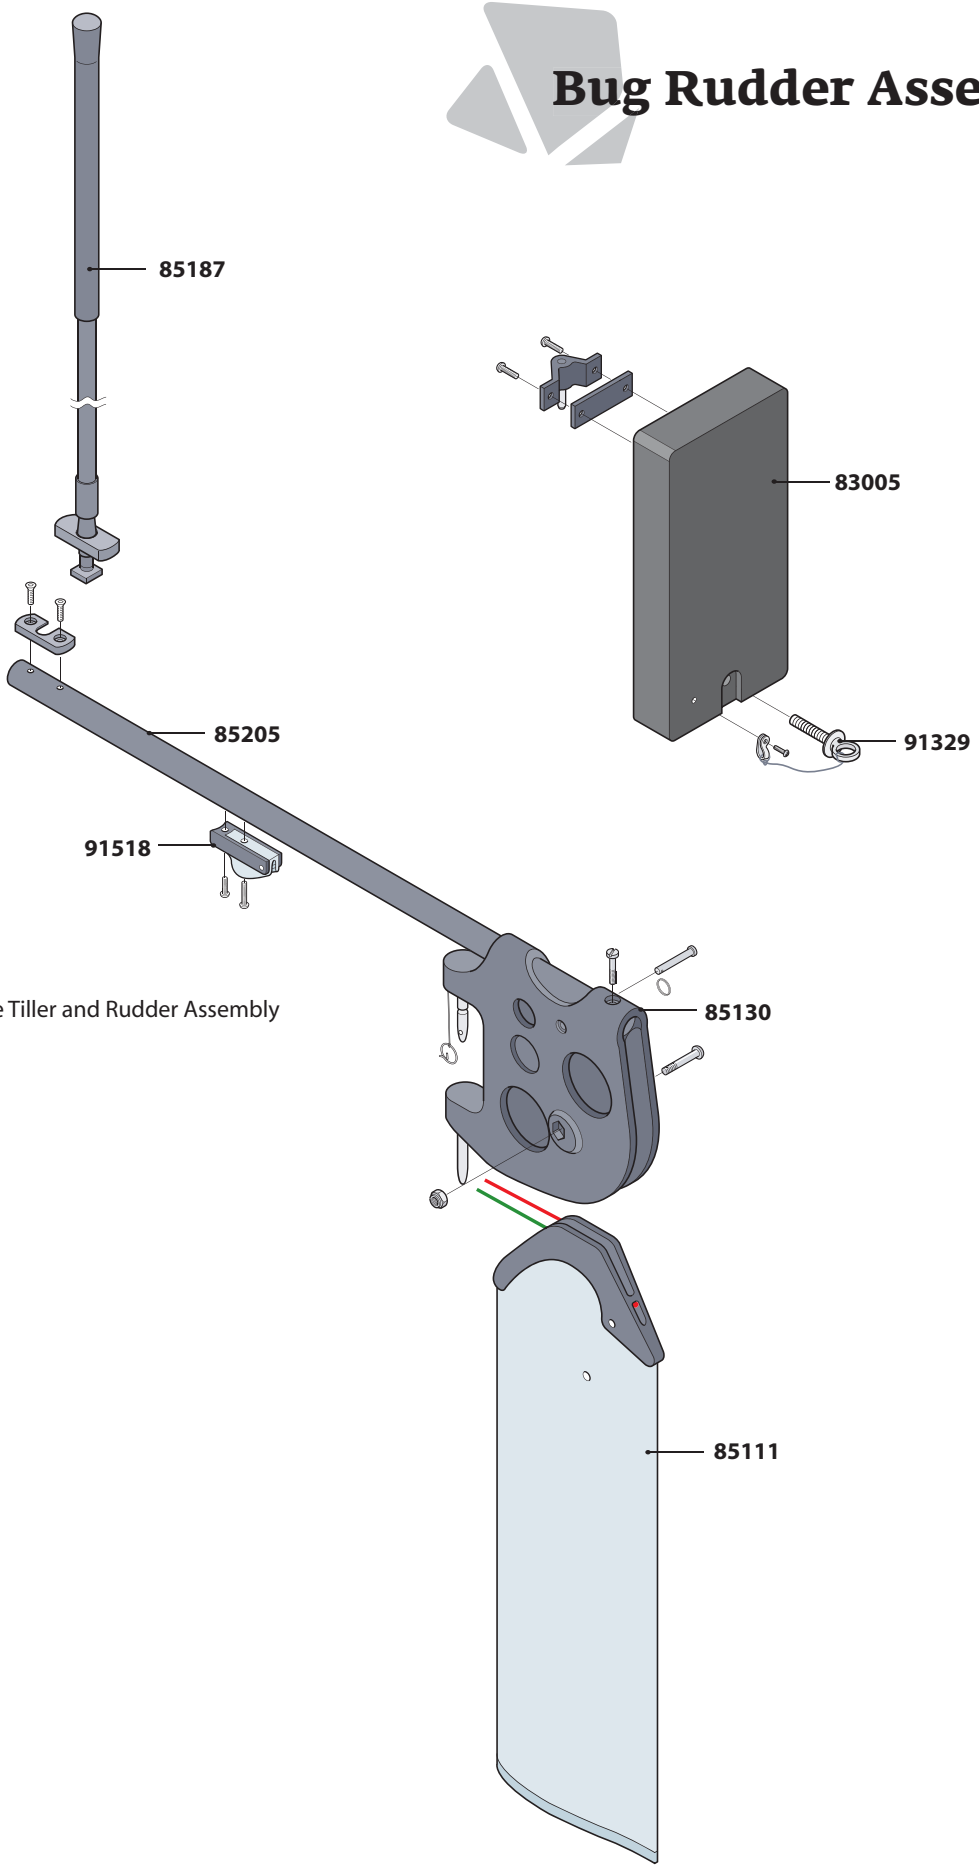

Bug Rudder Assembly

85103 Complete Tiller and Rudder Assembly